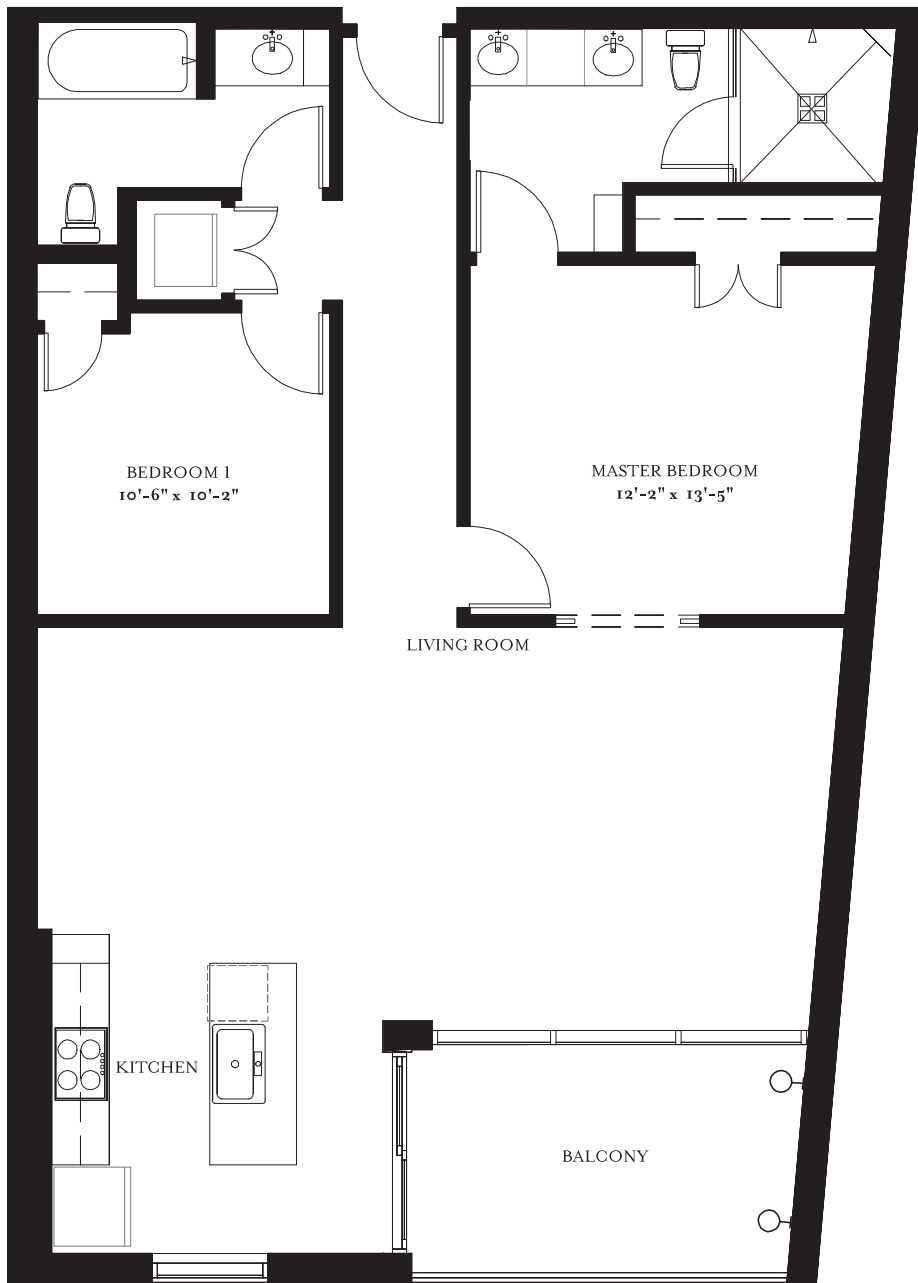

# ACAPULCO-W

2 BDRM | 2 BATH

2ND FLOOR

3RD-7TH FLOORS

1,417 S.F. TOTAL

1,282 S.F. TOTAL