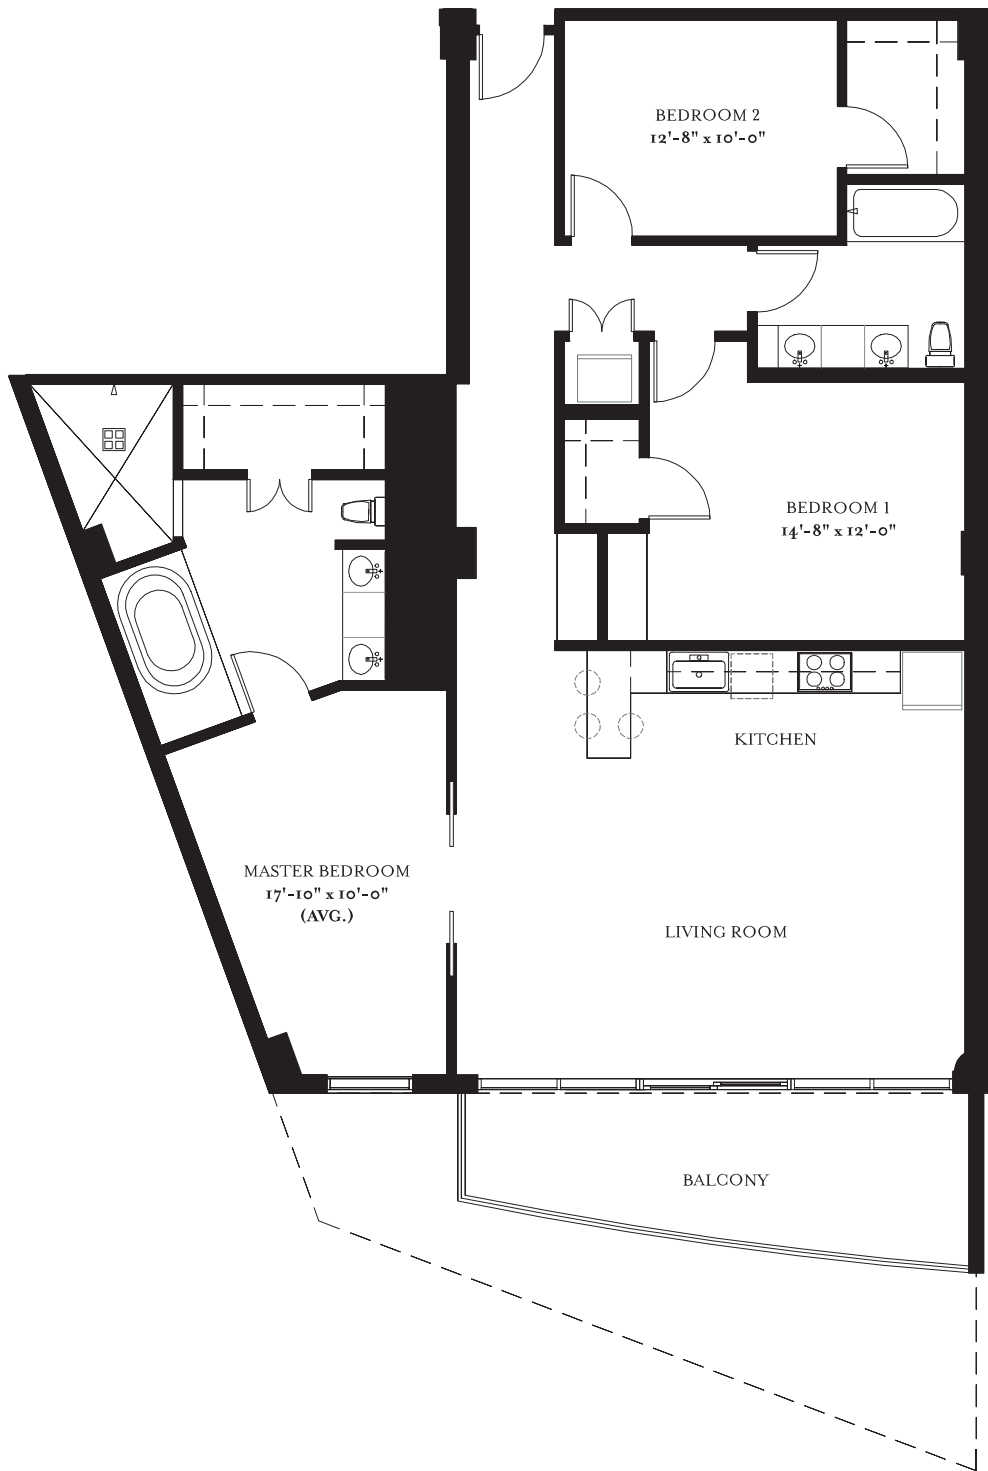

BERMUDA - PENTHOUSE

3 BDRM | 2 BATH

5TH FLOOR

6TH-7TH FLOORS

1,999 S.F. TOTAL

1,807 S.F. TOTAL