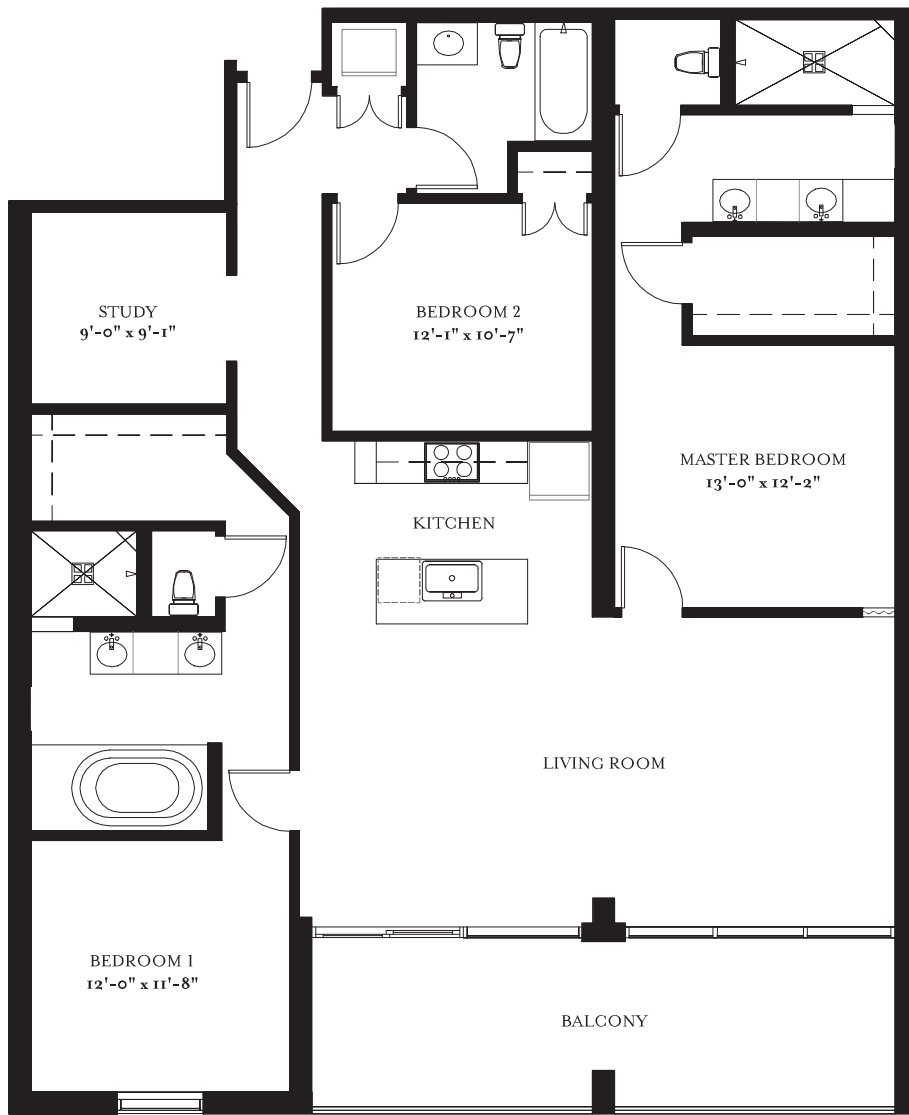

CABO - PENTHOUSE

3 BDRM/STUDY | 3 BATH

7TH FLOOR

1,999 S.F. TOTAL