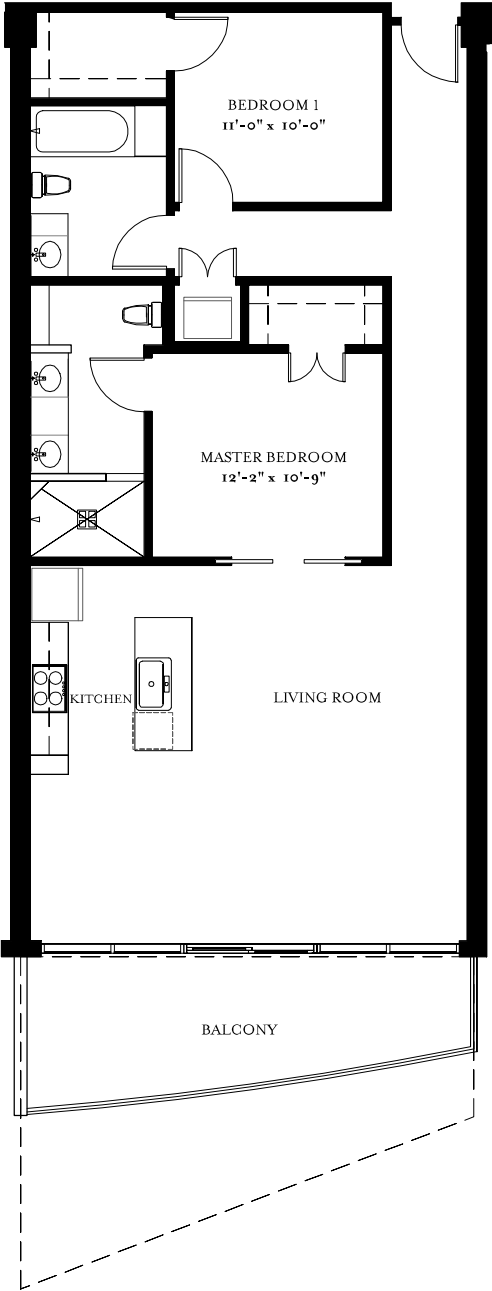

COSTA RICA - PENTHOUSE

2 BDRM | 2 BATH

5TH FLOOR

6TH-7TH FLOORS

1,509 S.F. TOTAL

1,370 S.F. TOTAL