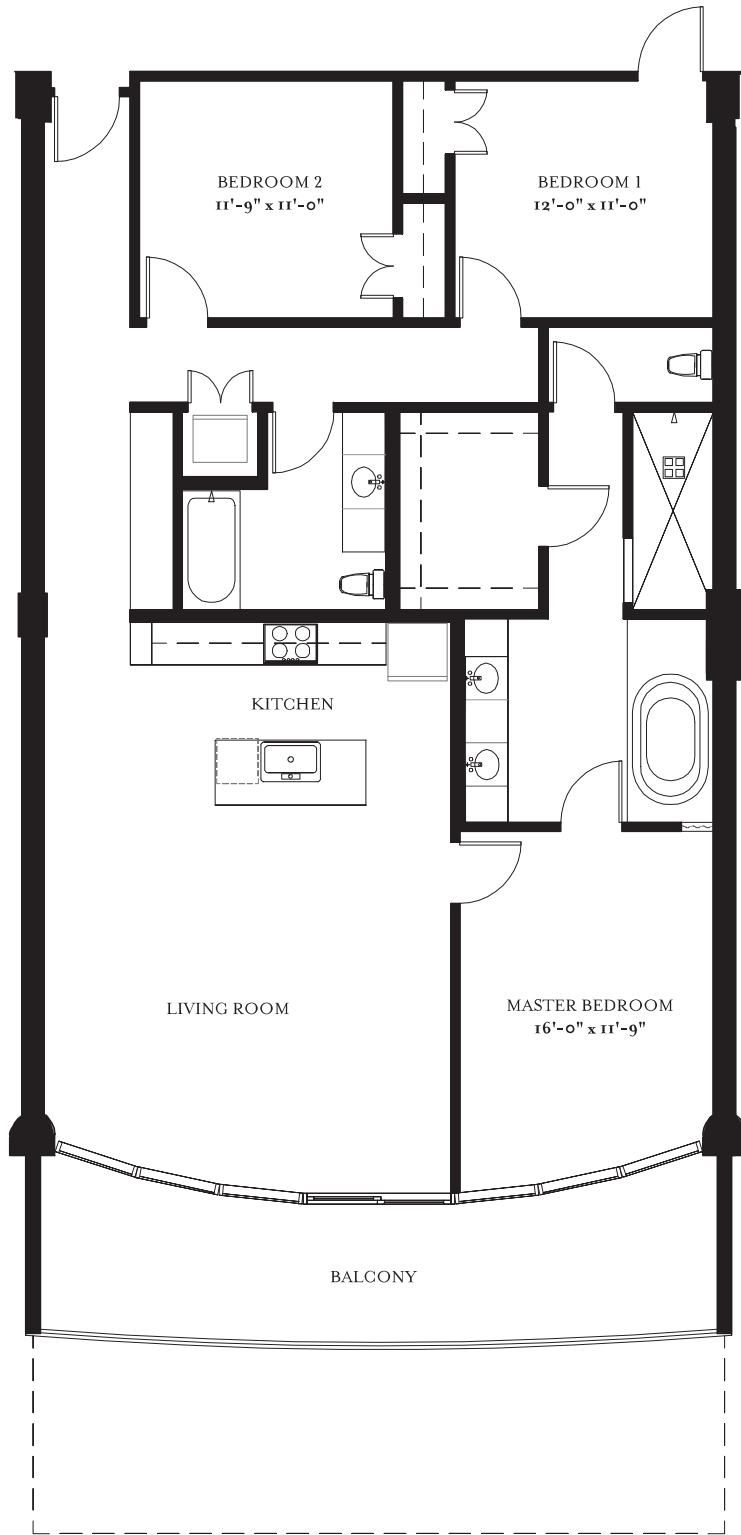

DIAMOND BEACH - PENTHOUSE

3 BDRM | 2 BATH

5TH FLOOR

6TH-7TH FLOORS

2,166 S.F. TOTAL

1,875 S.F. TOTAL