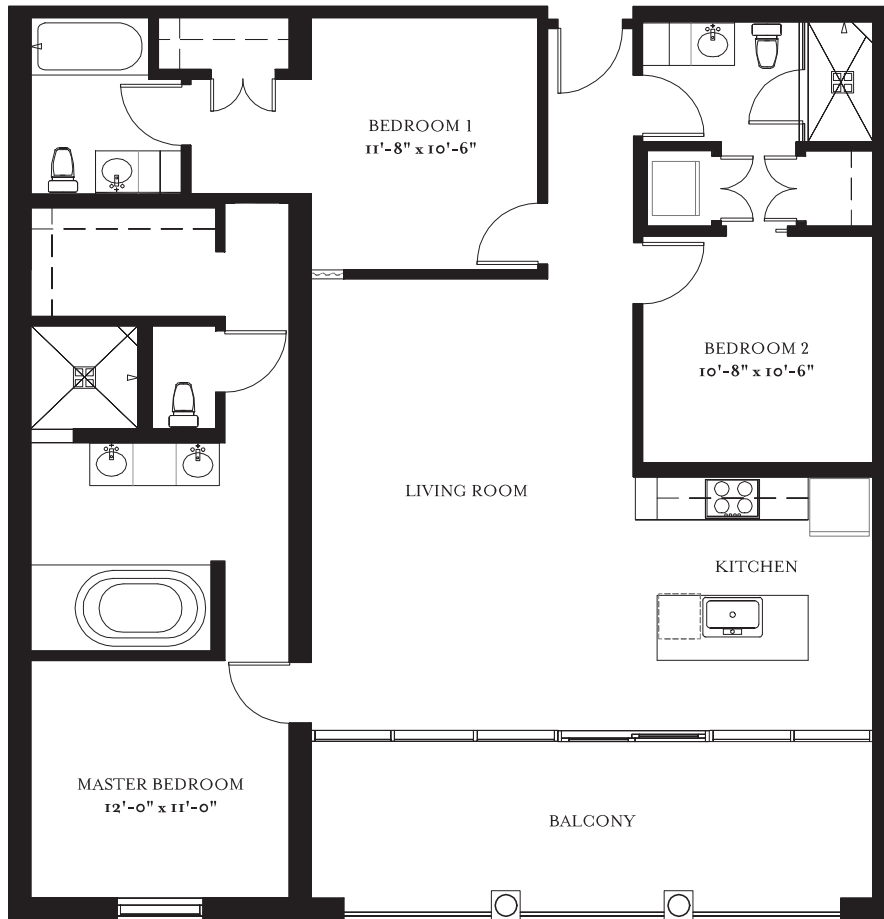

# MAUI - PENTHOUSE

3 BDRM | 3 BATH

7TH FLOOR

1,690 S.F. TOTAL