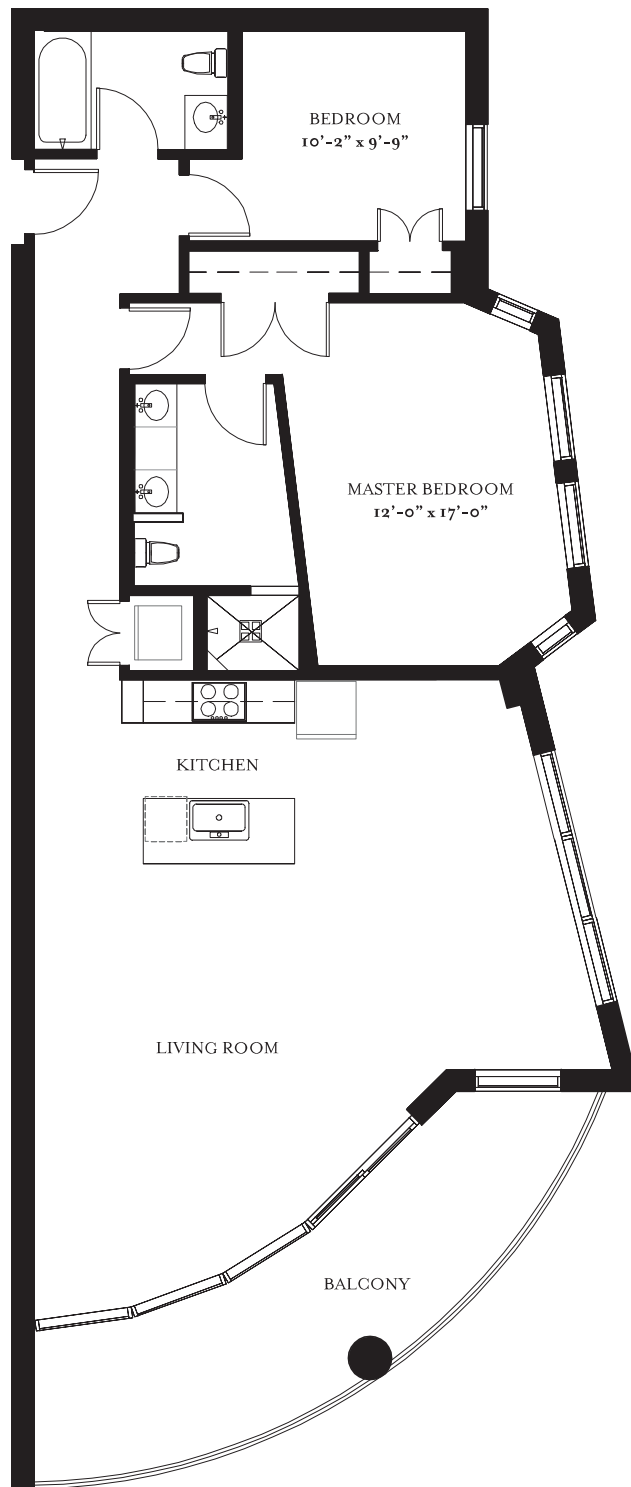

MONTE CARLO

2 BDRM | 2 BATH

2ND-7TH FLOORS

1,595 S.F. TOTAL