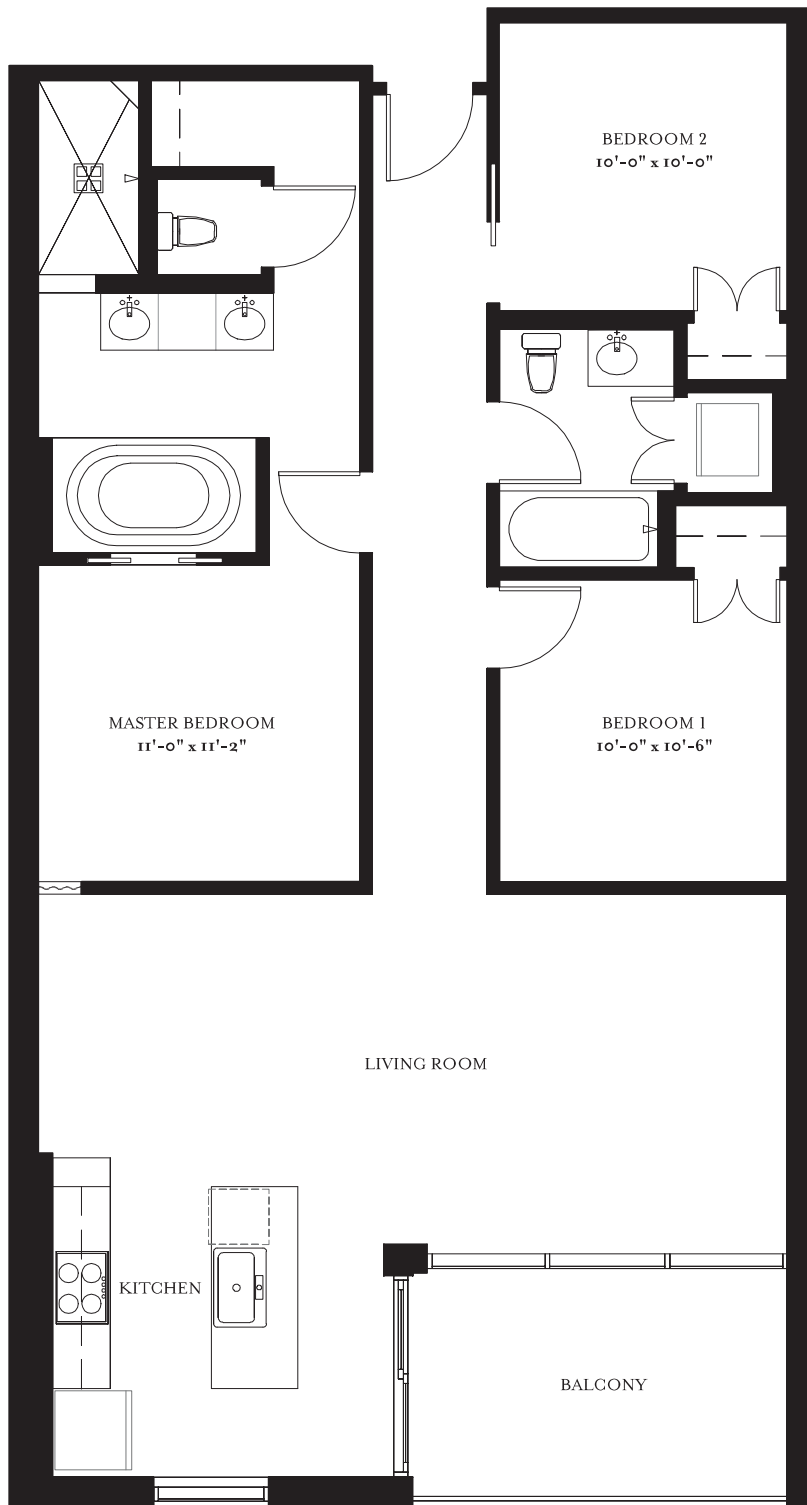

ST. BARTHS

3 BDRM | 2 BATH

2ND FLOOR

3RD-7TH FLOORS

1,507 S.F. TOTAL

1,372 S.F. TOTAL