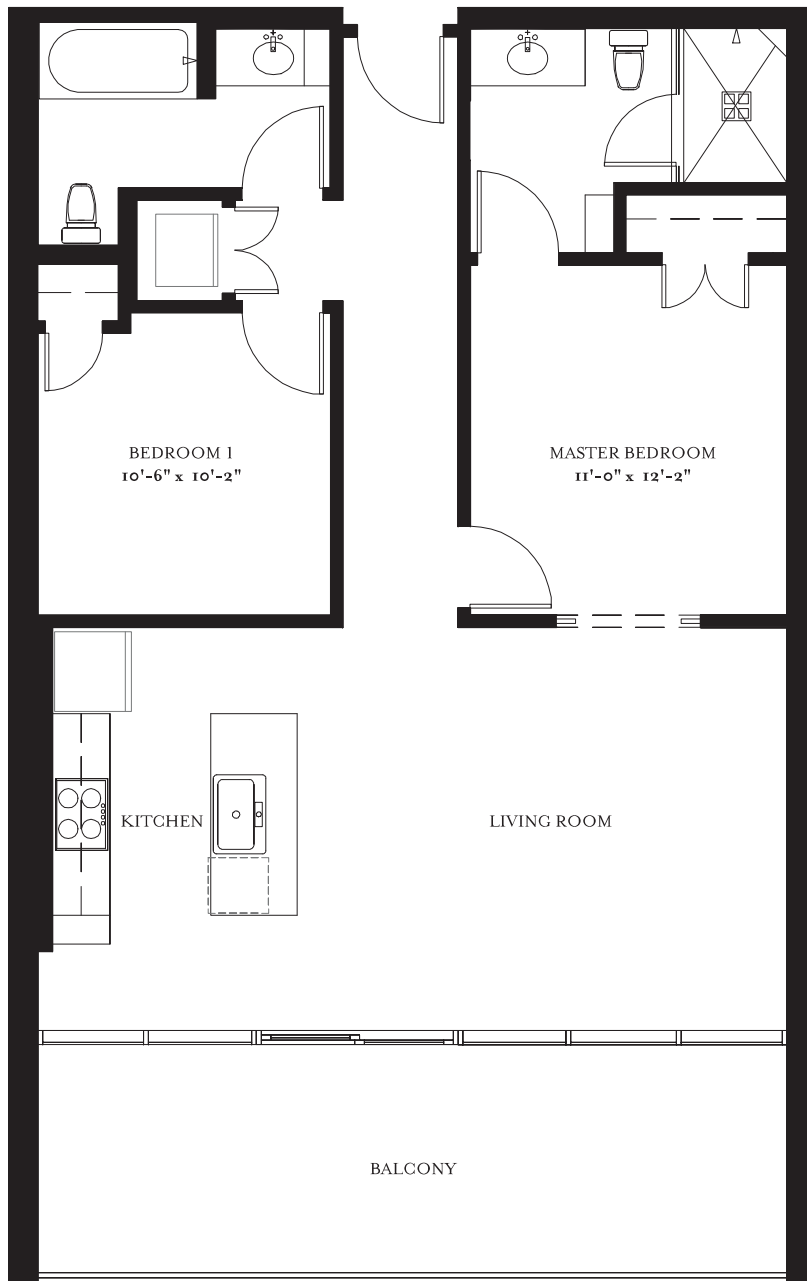

ST. TROPEZ

2 BDRM | 2 BATH

2ND FLOOR

3RD-7TH FLOORS

1,330 S.F. TOTAL

1,195 S.F. TOTAL