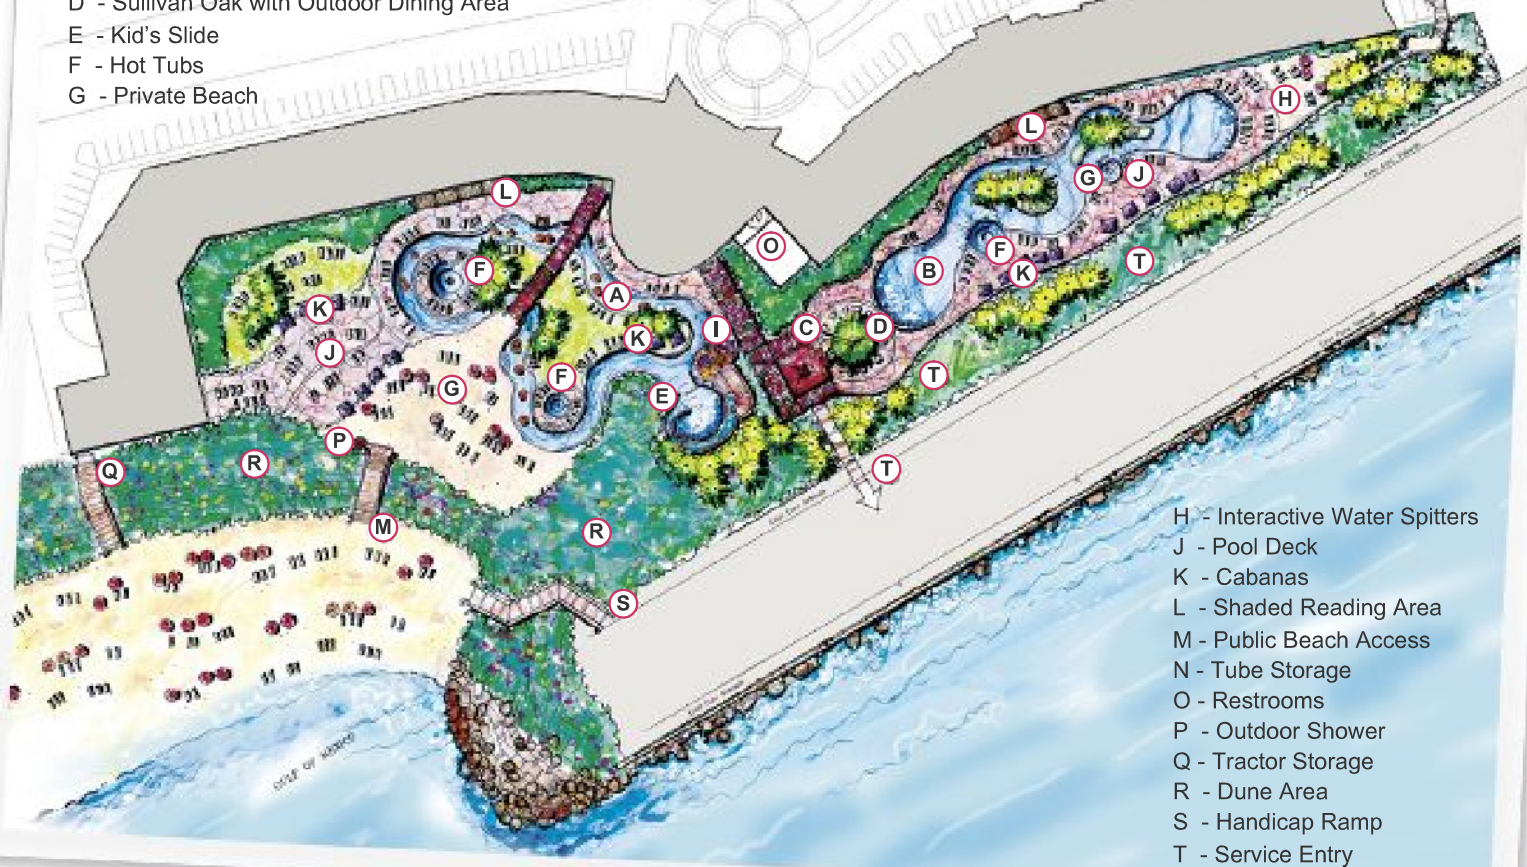

- A - Lazy River
- B - 325' Pool
- C - Grill House
- D - Sullivan Oak with Outdoor Dining Area
- E - Kid's Slide
- F - Hot Tubs
- G - Private Beach

- H - Interactive Water Spitters
- J - Pool Deck
- K - Cabanas
- L - Shaded Reading Area
- M - Public Beach Access
- N - Tube Storage
- O - Restrooms
- P - Outdoor Shower
- Q - Tractor Storage
- R - Dune Area
- S - Handicap Ramp
- T - Service Entry