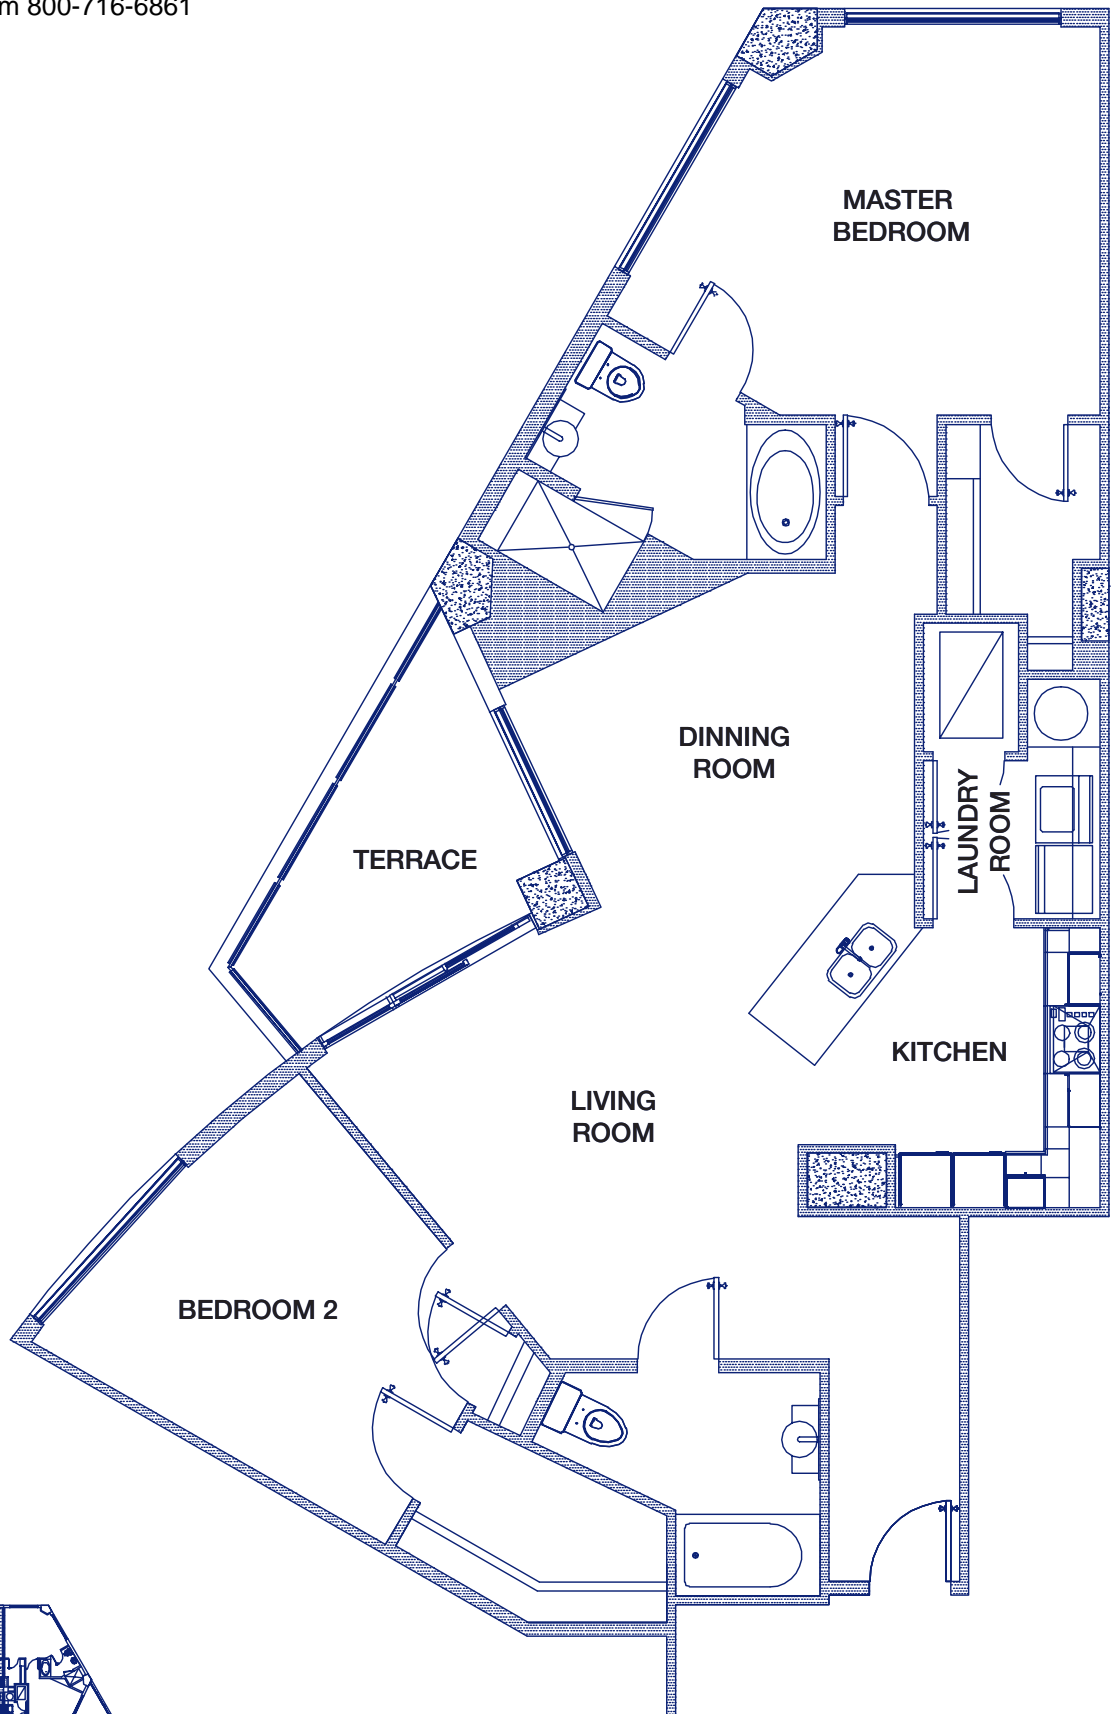

oceantower

SOUTH PADRE ISLAND

AliceDonahue.com 800-716-6861

CONDO TYPE A1

OVERALL CONDOS

Note: Minor changes to the floor plan have been made to accommodate mechanical issues. These changes might not be shown on these floor plans.