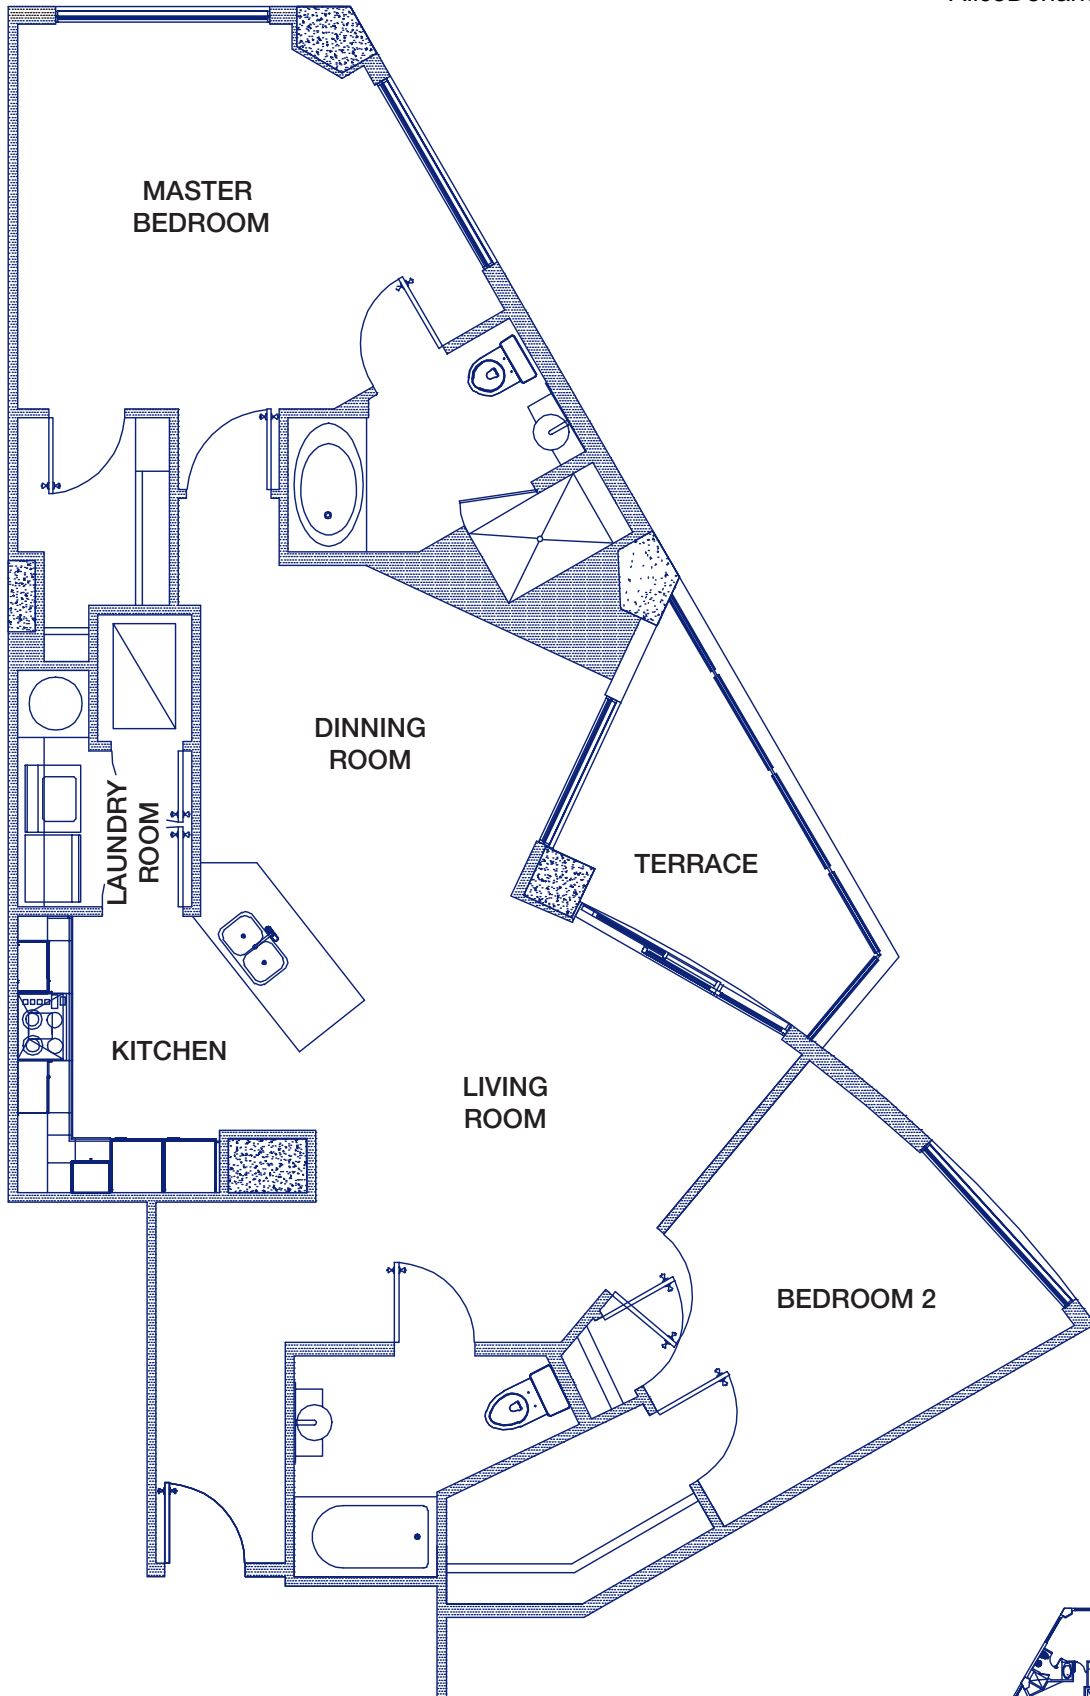

CONDO TYPE A2

oceantower

SOUTH PADRE ISLAND

AliceDonahue.com 800-716-6861

Note: Minor changes to the floor plan have been made to accommodate mechanical issues. These changes might not be shown on these floor plans.