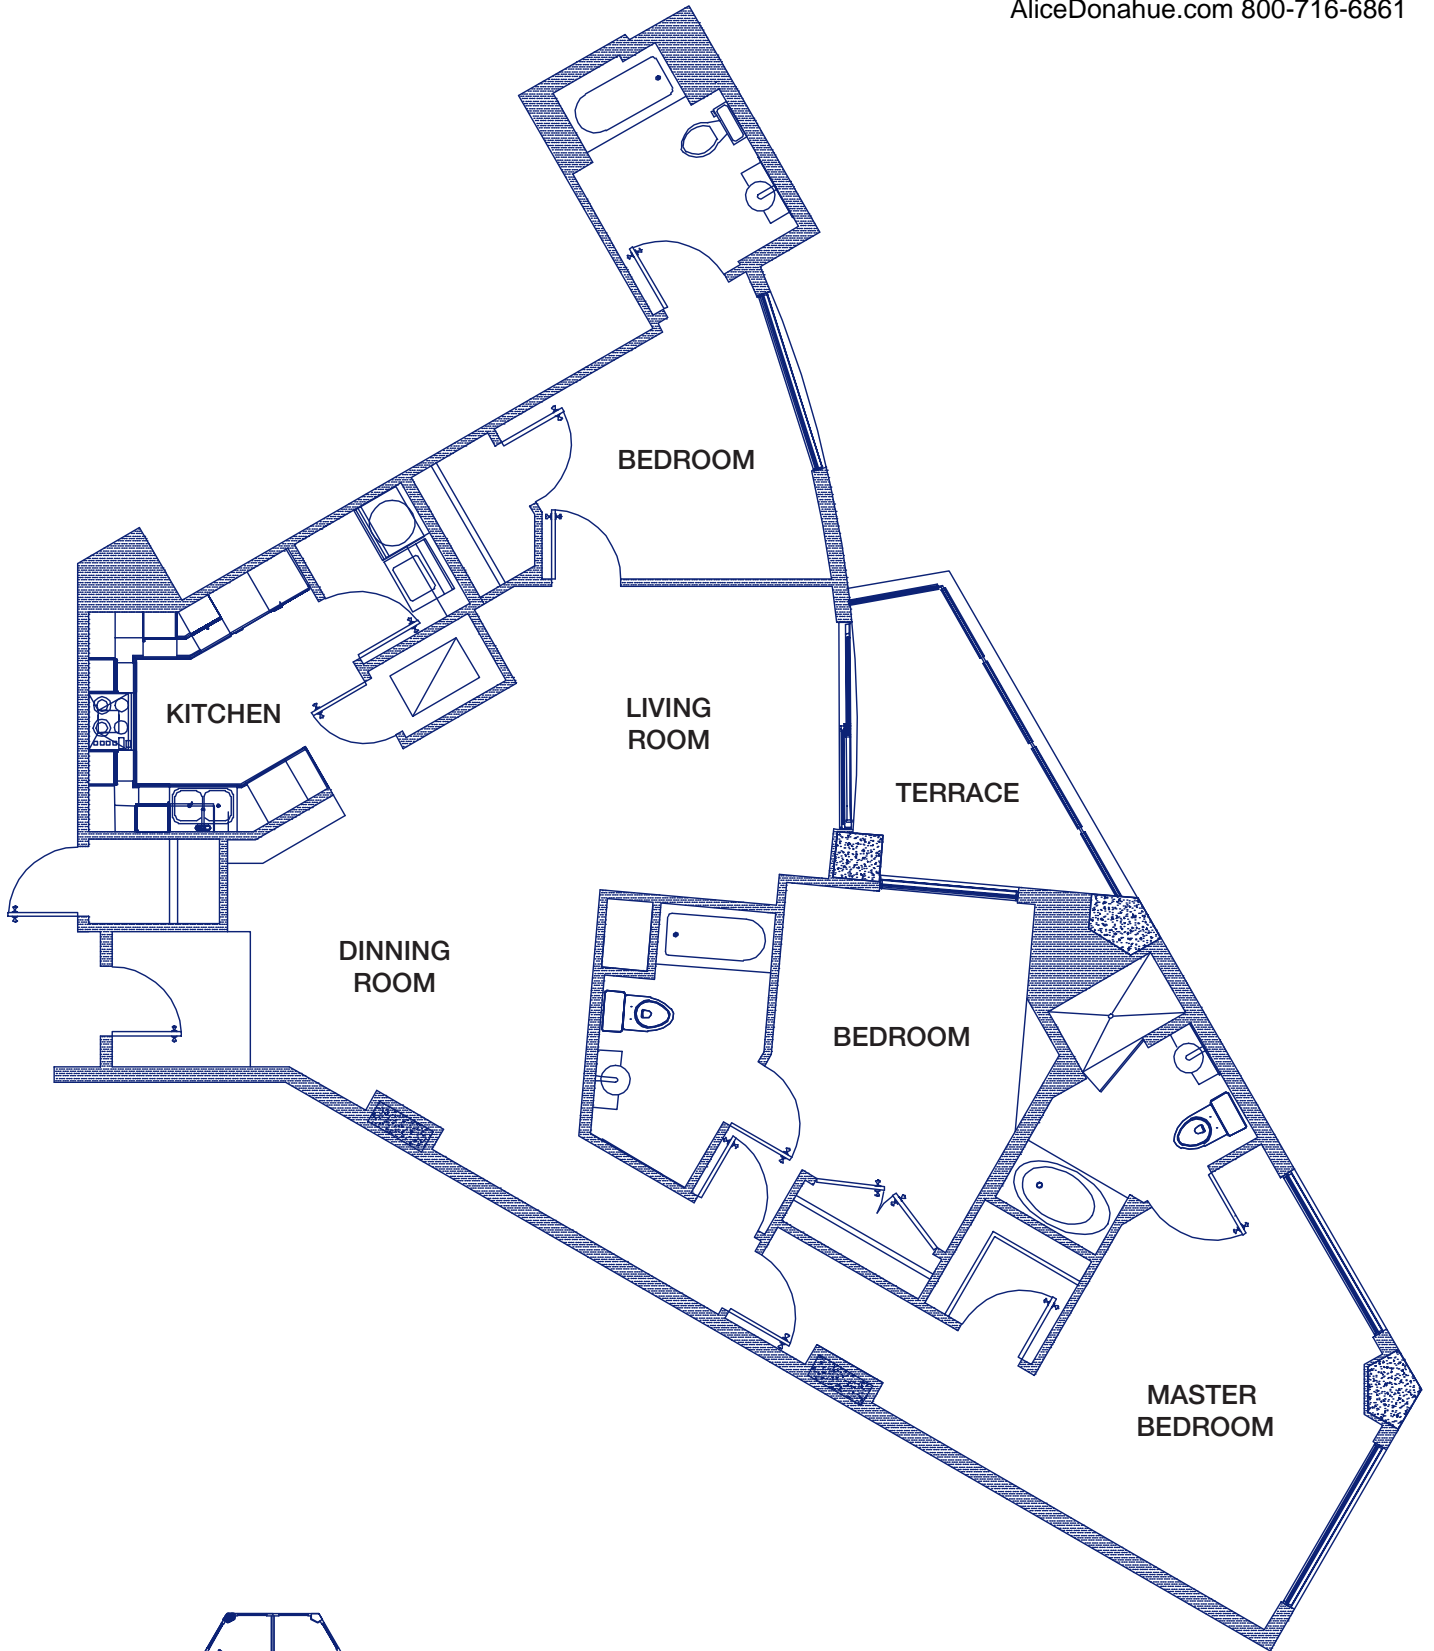

CONDO TYPE B2

oceantower

SOUTH PADRE ISLAND

AliceDonahue.com 800-716-6861

OVERALL CONDOS

Note: Minor changes to the floor plan have been made to accommodate mechanical issues. These changes might not be shown on these floor plans.