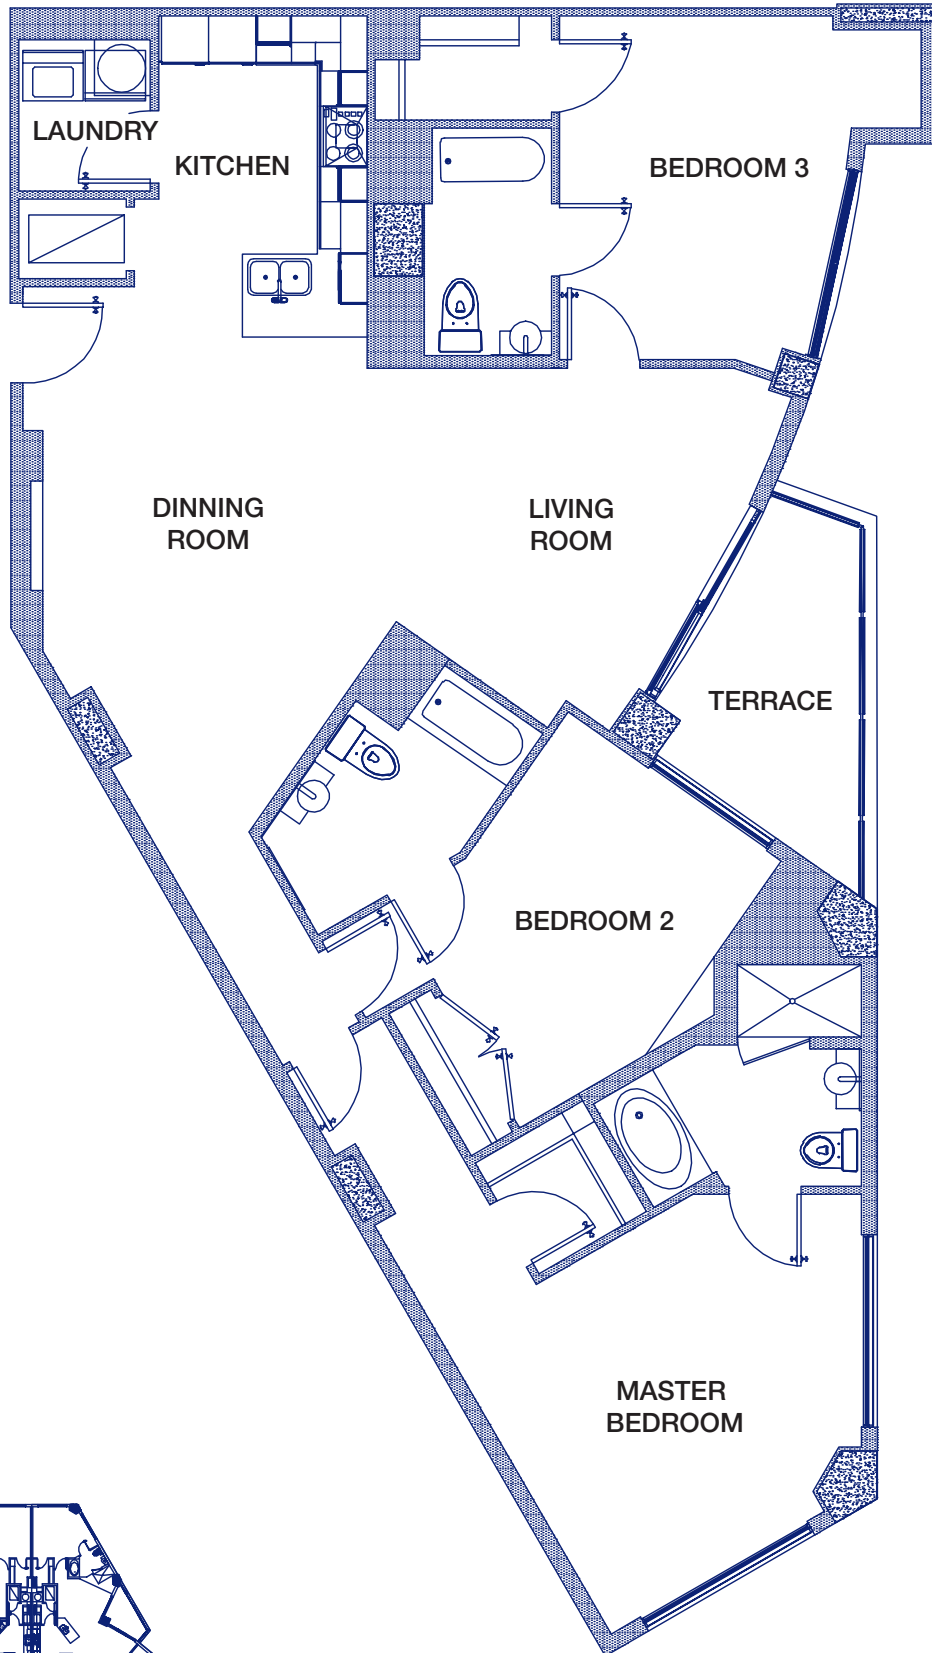

CONDO TYPE C1

oceantower

SOUTH PADRE ISLAND

AliceDonahue.com 800-716-6861

OVERALL CONDOS

Note: Minor changes to the floor plan have been made to accommodate mechanical issues. These changes might not be shown on these floor plans.